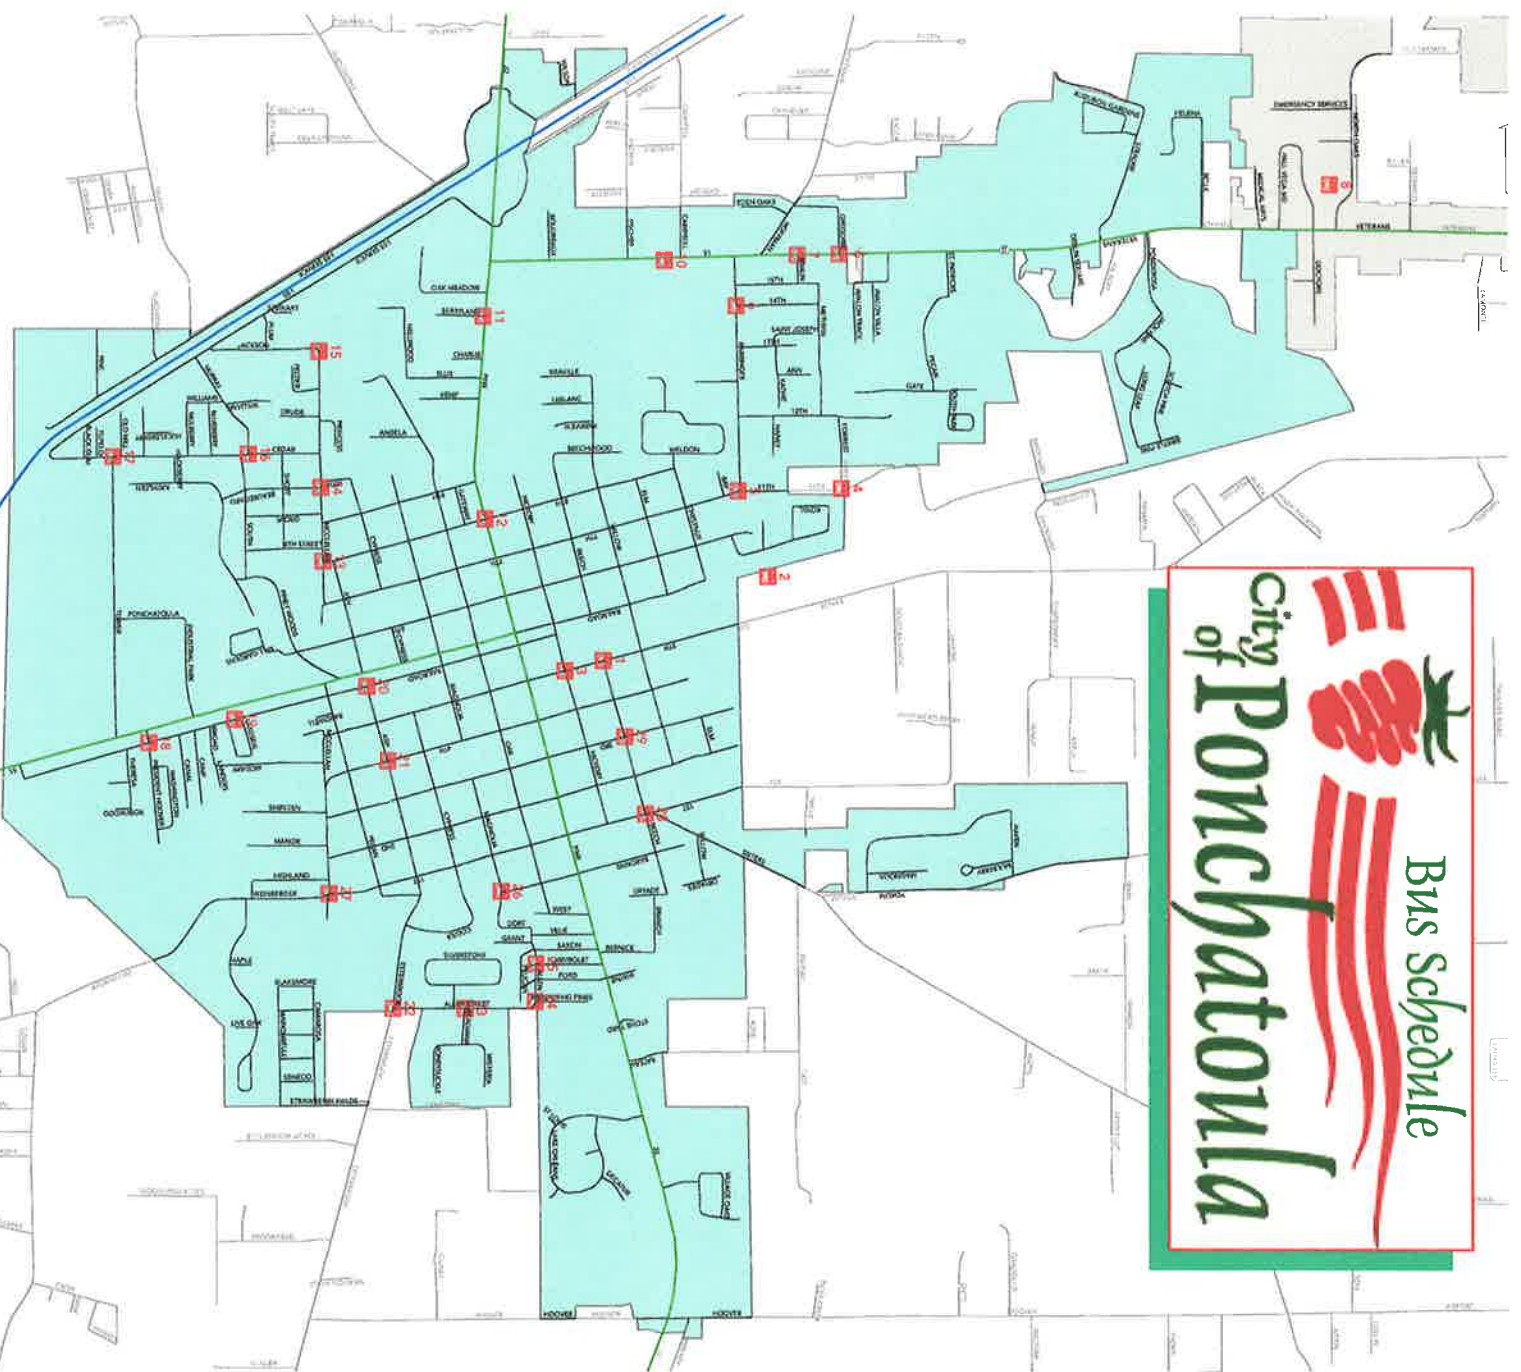

City of Ponchaotla  
Bus Schedule

1	E Beorn & N 5th St (Community Center)	7:30 AM	8:30 AM	9:30 AM	10:30 AM	11:30 AM	12:30 PM	1:30 PM	2:30 PM
2	Live Oaks Apartments	7:32 AM	8:32 AM	9:32 AM	10:32 AM	11:32 AM	12:32 PM	1:32 PM	2:32 PM
3	Hindover & N 5th St	7:33 AM	8:33 AM	9:33 AM	10:33 AM	11:33 AM	12:33 PM	1:33 PM	2:33 PM
4	Fowler & N 11th St	7:34 AM	8:34 AM	9:34 AM	10:34 AM	11:34 AM	12:34 PM	1:34 PM	2:34 PM
5	N 11th St & Barringer	7:35 AM	8:35 AM	9:35 AM	10:35 AM	11:35 AM	12:35 PM	1:35 PM	2:35 PM
6	N 14th St & Barringer	7:36 AM	8:36 AM	9:36 AM	10:36 AM	11:36 AM	12:36 PM	1:36 PM	2:36 PM
7	Beorn Lane & Veterans Blvd	7:38 AM	8:38 AM	9:38 AM	10:38 AM	11:38 AM	12:38 PM	1:38 PM	2:38 PM
8	North Oaks Parking Lot	7:38 AM	8:38 AM	9:38 AM	10:38 AM	11:38 AM	12:38 PM	1:38 PM	2:38 PM
9	Veterans Blvd & Gregoire Lane	7:38 AM	8:38 AM	9:38 AM	10:38 AM	11:38 AM	12:38 PM	1:38 PM	2:38 PM
10	Psychiatrists Walnut	7:47 AM	8:47 AM	9:47 AM	10:47 AM	11:47 AM	12:47 PM	1:47 PM	2:47 PM
11	Berryland Shopping Center	7:51 AM	8:51 AM	9:51 AM	10:51 AM	11:51 AM	12:51 PM	1:51 PM	2:51 PM
12	W Pine & 5th St (Gateway Shopping Center)	7:52 AM	8:52 AM	9:52 AM	10:52 AM	11:52 AM	12:52 PM	1:52 PM	2:52 PM
13	5th St & W McClellan	7:53 AM	8:53 AM	9:53 AM	10:53 AM	11:53 AM	12:53 PM	1:53 PM	2:53 PM
14	W McClellan & Beungrard	7:54 AM	8:54 AM	9:54 AM	10:54 AM	11:54 AM	12:54 PM	1:54 PM	2:54 PM
15	W McClellan & Jackson Rd	7:54 AM	8:54 AM	9:54 AM	10:54 AM	11:54 AM	12:54 PM	1:54 PM	2:54 PM
16	Murray Rd & Cedar Lane	7:57 AM	8:57 AM	9:57 AM	10:57 AM	11:57 AM	12:57 PM	1:57 PM	2:57 PM
17	Cedar Lane & Tower Rd	7:57 AM	8:57 AM	9:57 AM	10:57 AM	11:57 AM	12:57 PM	1:57 PM	2:57 PM
18	SE Railroad Ave & President Hoover	8:02 AM	9:02 AM	10:02 AM	11:02 AM	12:02 PM	1:02 PM	2:02 PM	3:02 PM
19	SE Railroad Ave & Lakeside Circle	8:03 AM	9:03 AM	10:03 AM	11:03 AM	12:03 PM	1:03 PM	2:03 PM	3:03 PM
20	SE Railroad Ave & E Ash	8:04 AM	9:04 AM	10:04 AM	11:04 AM	12:04 PM	1:04 PM	2:04 PM	3:04 PM
21	E Ash & 5th St	8:07 AM	9:07 AM	10:07 AM	11:07 AM	12:07 PM	1:07 PM	2:07 PM	3:07 PM
22	Allen & Eschbrook Rd	8:06 AM	9:06 AM	10:06 AM	11:06 AM	12:06 PM	1:06 PM	2:06 PM	3:06 PM
23	Allen & Eschbrook Dr	8:07 AM	9:07 AM	10:07 AM	11:07 AM	12:07 PM	1:07 PM	2:07 PM	3:07 PM
24	Allen & Cleveland St	8:08 AM	9:08 AM	10:08 AM	11:08 AM	12:08 PM	1:08 PM	2:08 PM	3:08 PM
25	Allen & Cleveland St	8:09 AM	9:09 AM	10:09 AM	11:09 AM	12:09 PM	1:09 PM	2:09 PM	3:09 PM
26	Elkhardt & S Barrowe St	8:10 AM	9:10 AM	10:10 AM	11:10 AM	12:10 PM	1:10 PM	2:10 PM	3:10 PM
27	S 1st St & Washington	8:11 AM	9:11 AM	10:11 AM	11:11 AM	12:11 PM	1:11 PM	2:11 PM	3:11 PM
28	N 10th St & Edison	8:12 AM	9:12 AM	10:12 AM	11:12 AM	12:12 PM	1:12 PM	2:12 PM	3:12 PM
29	E Beorn & N 3rd St	8:13 AM	9:13 AM	10:13 AM	11:13 AM	12:13 PM	1:13 PM	2:13 PM	3:13 PM