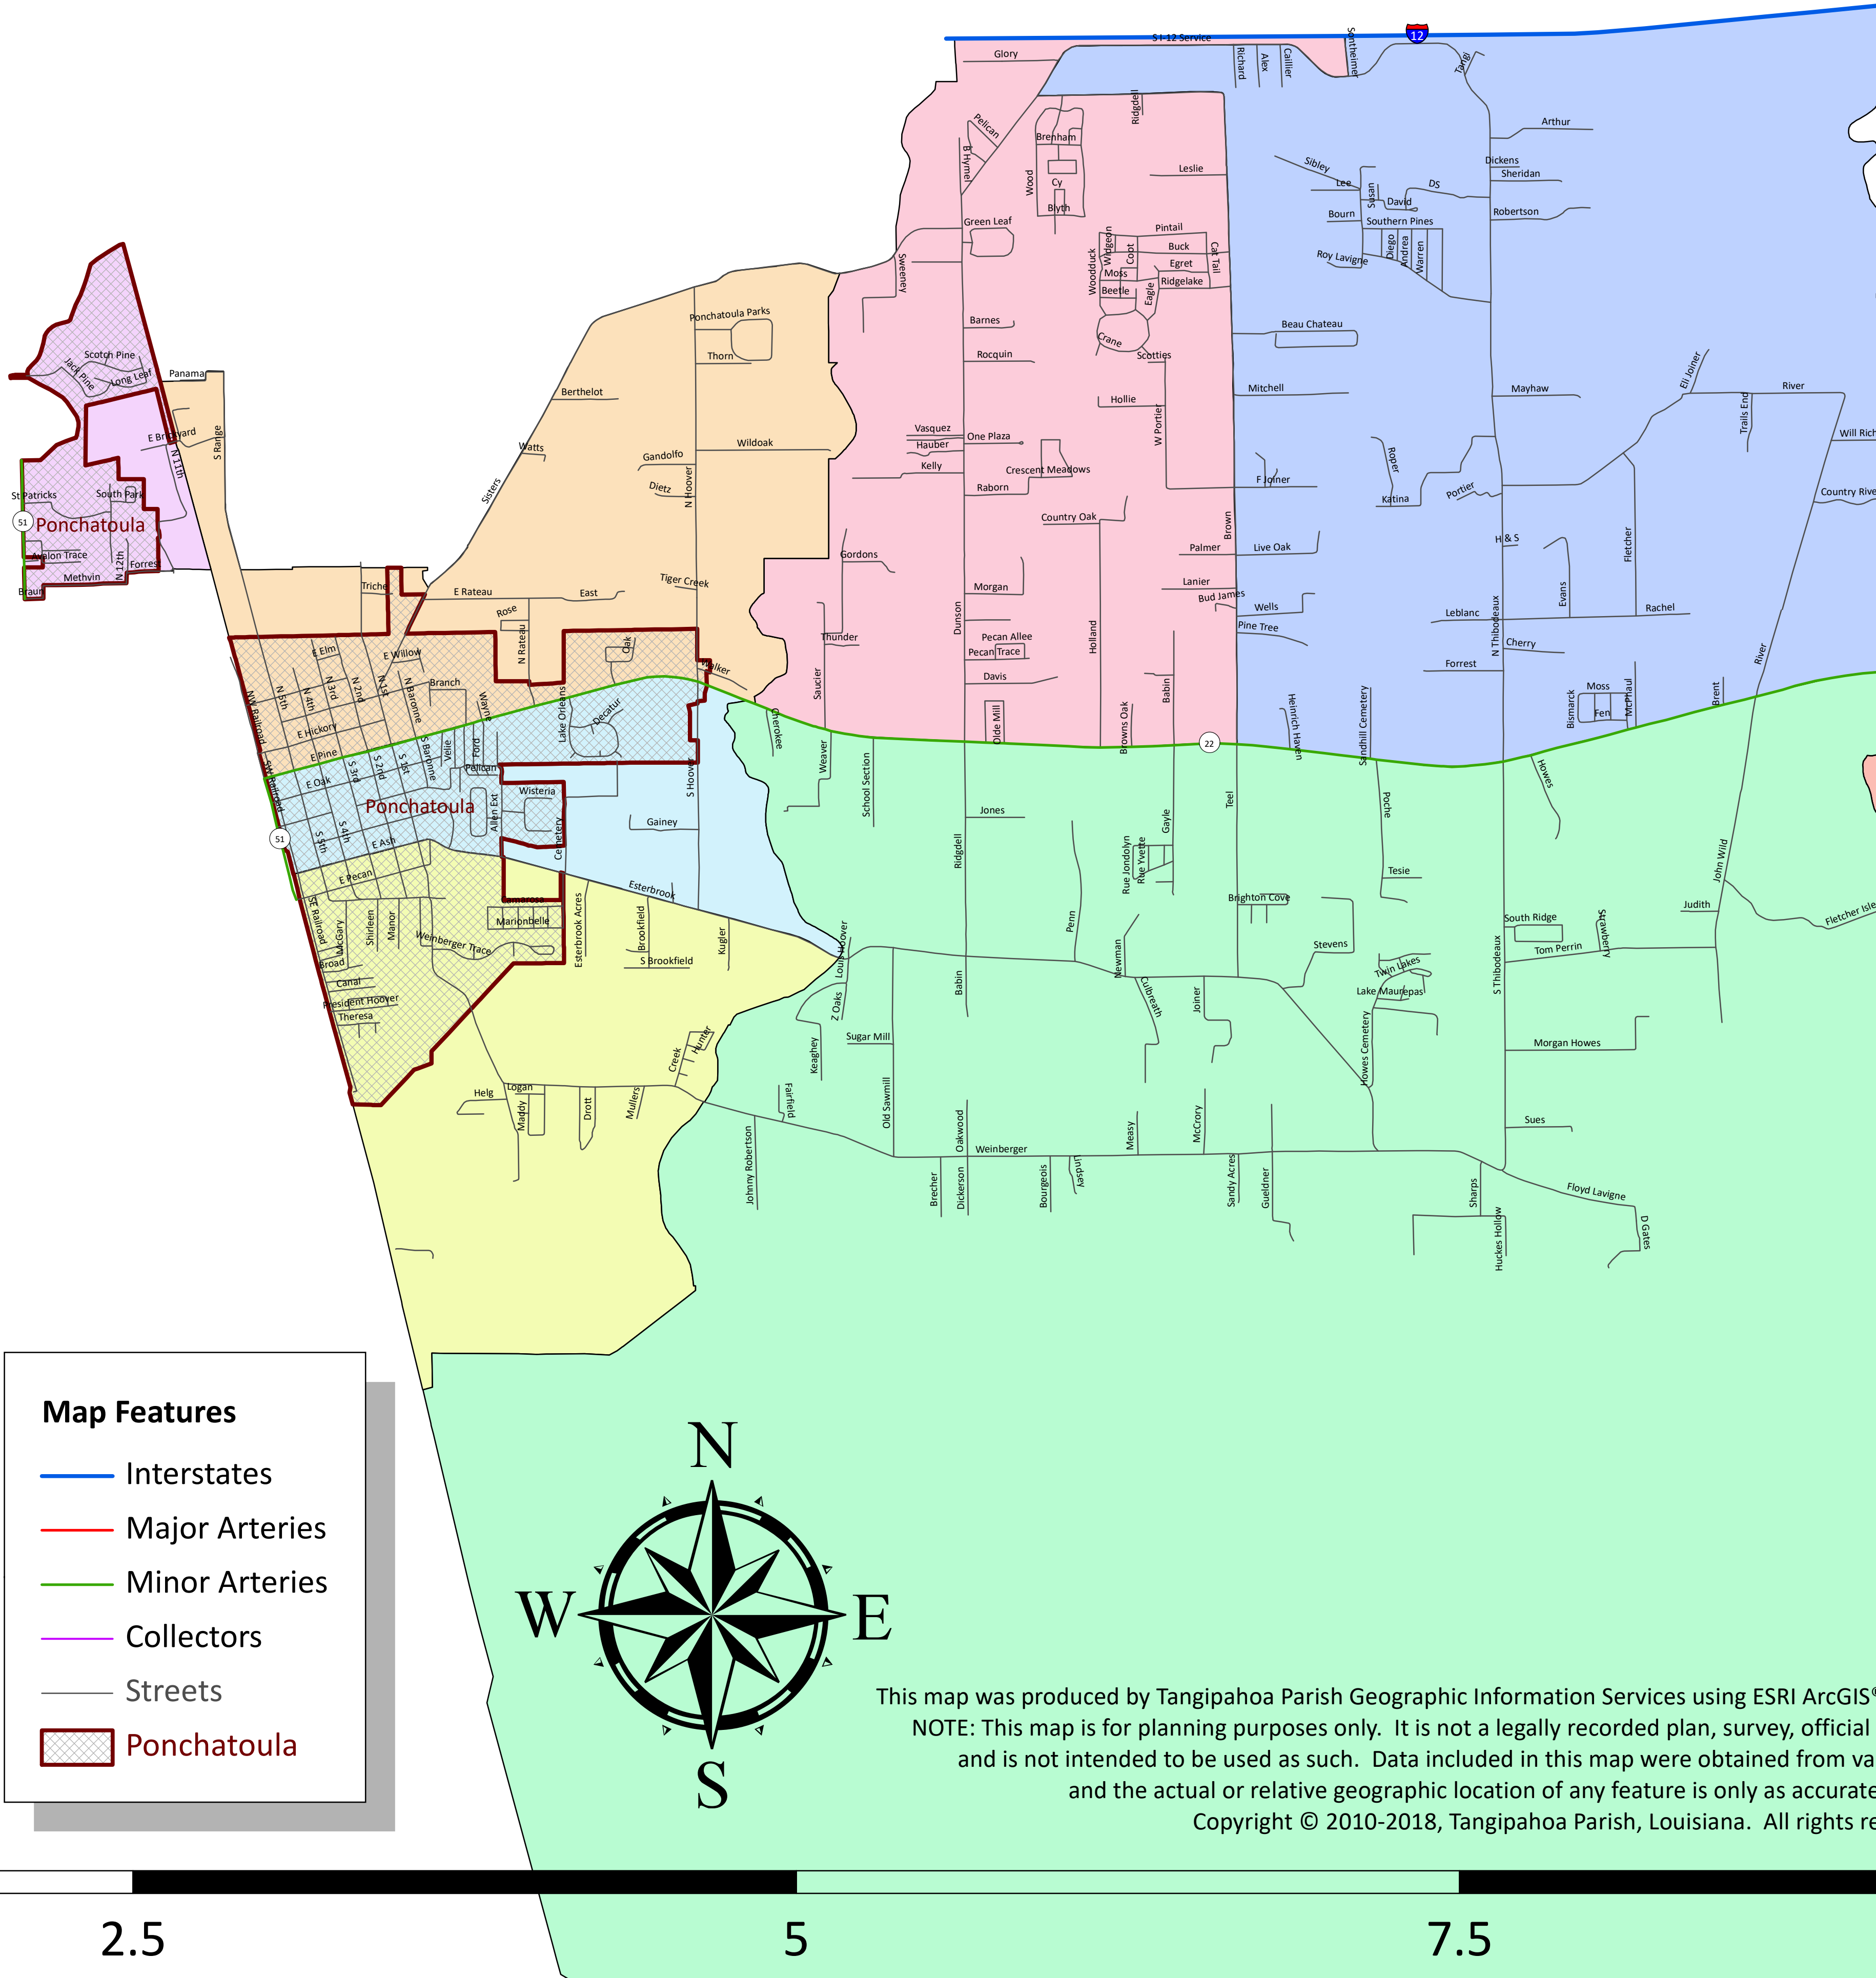

Tangipahoa Parish Council District 9

Precincts

Tangipahoa Parish Government
206 East Mulberry Street
Amite City, Louisiana 70422
www.tangipahoa.org

- Map Features**
- Interstates
 - Major Arteries
 - Minor Arteries
 - Collectors
 - Streets
 - Ponchatoula

This map was produced by Tangipahoa Parish Geographic Information Services using ESRI ArcGIS® mapping software, Versions 9.3-10.6.
NOTE: This map is for planning purposes only. It is not a legally recorded plan, survey, official tax map or engineering schematic, and is not intended to be used as such. Data included in this map were obtained from various sources at various scales, and the actual or relative geographic location of any feature is only as accurate as the source data.
Copyright © 2010-2018, Tangipahoa Parish, Louisiana. All rights reserved.