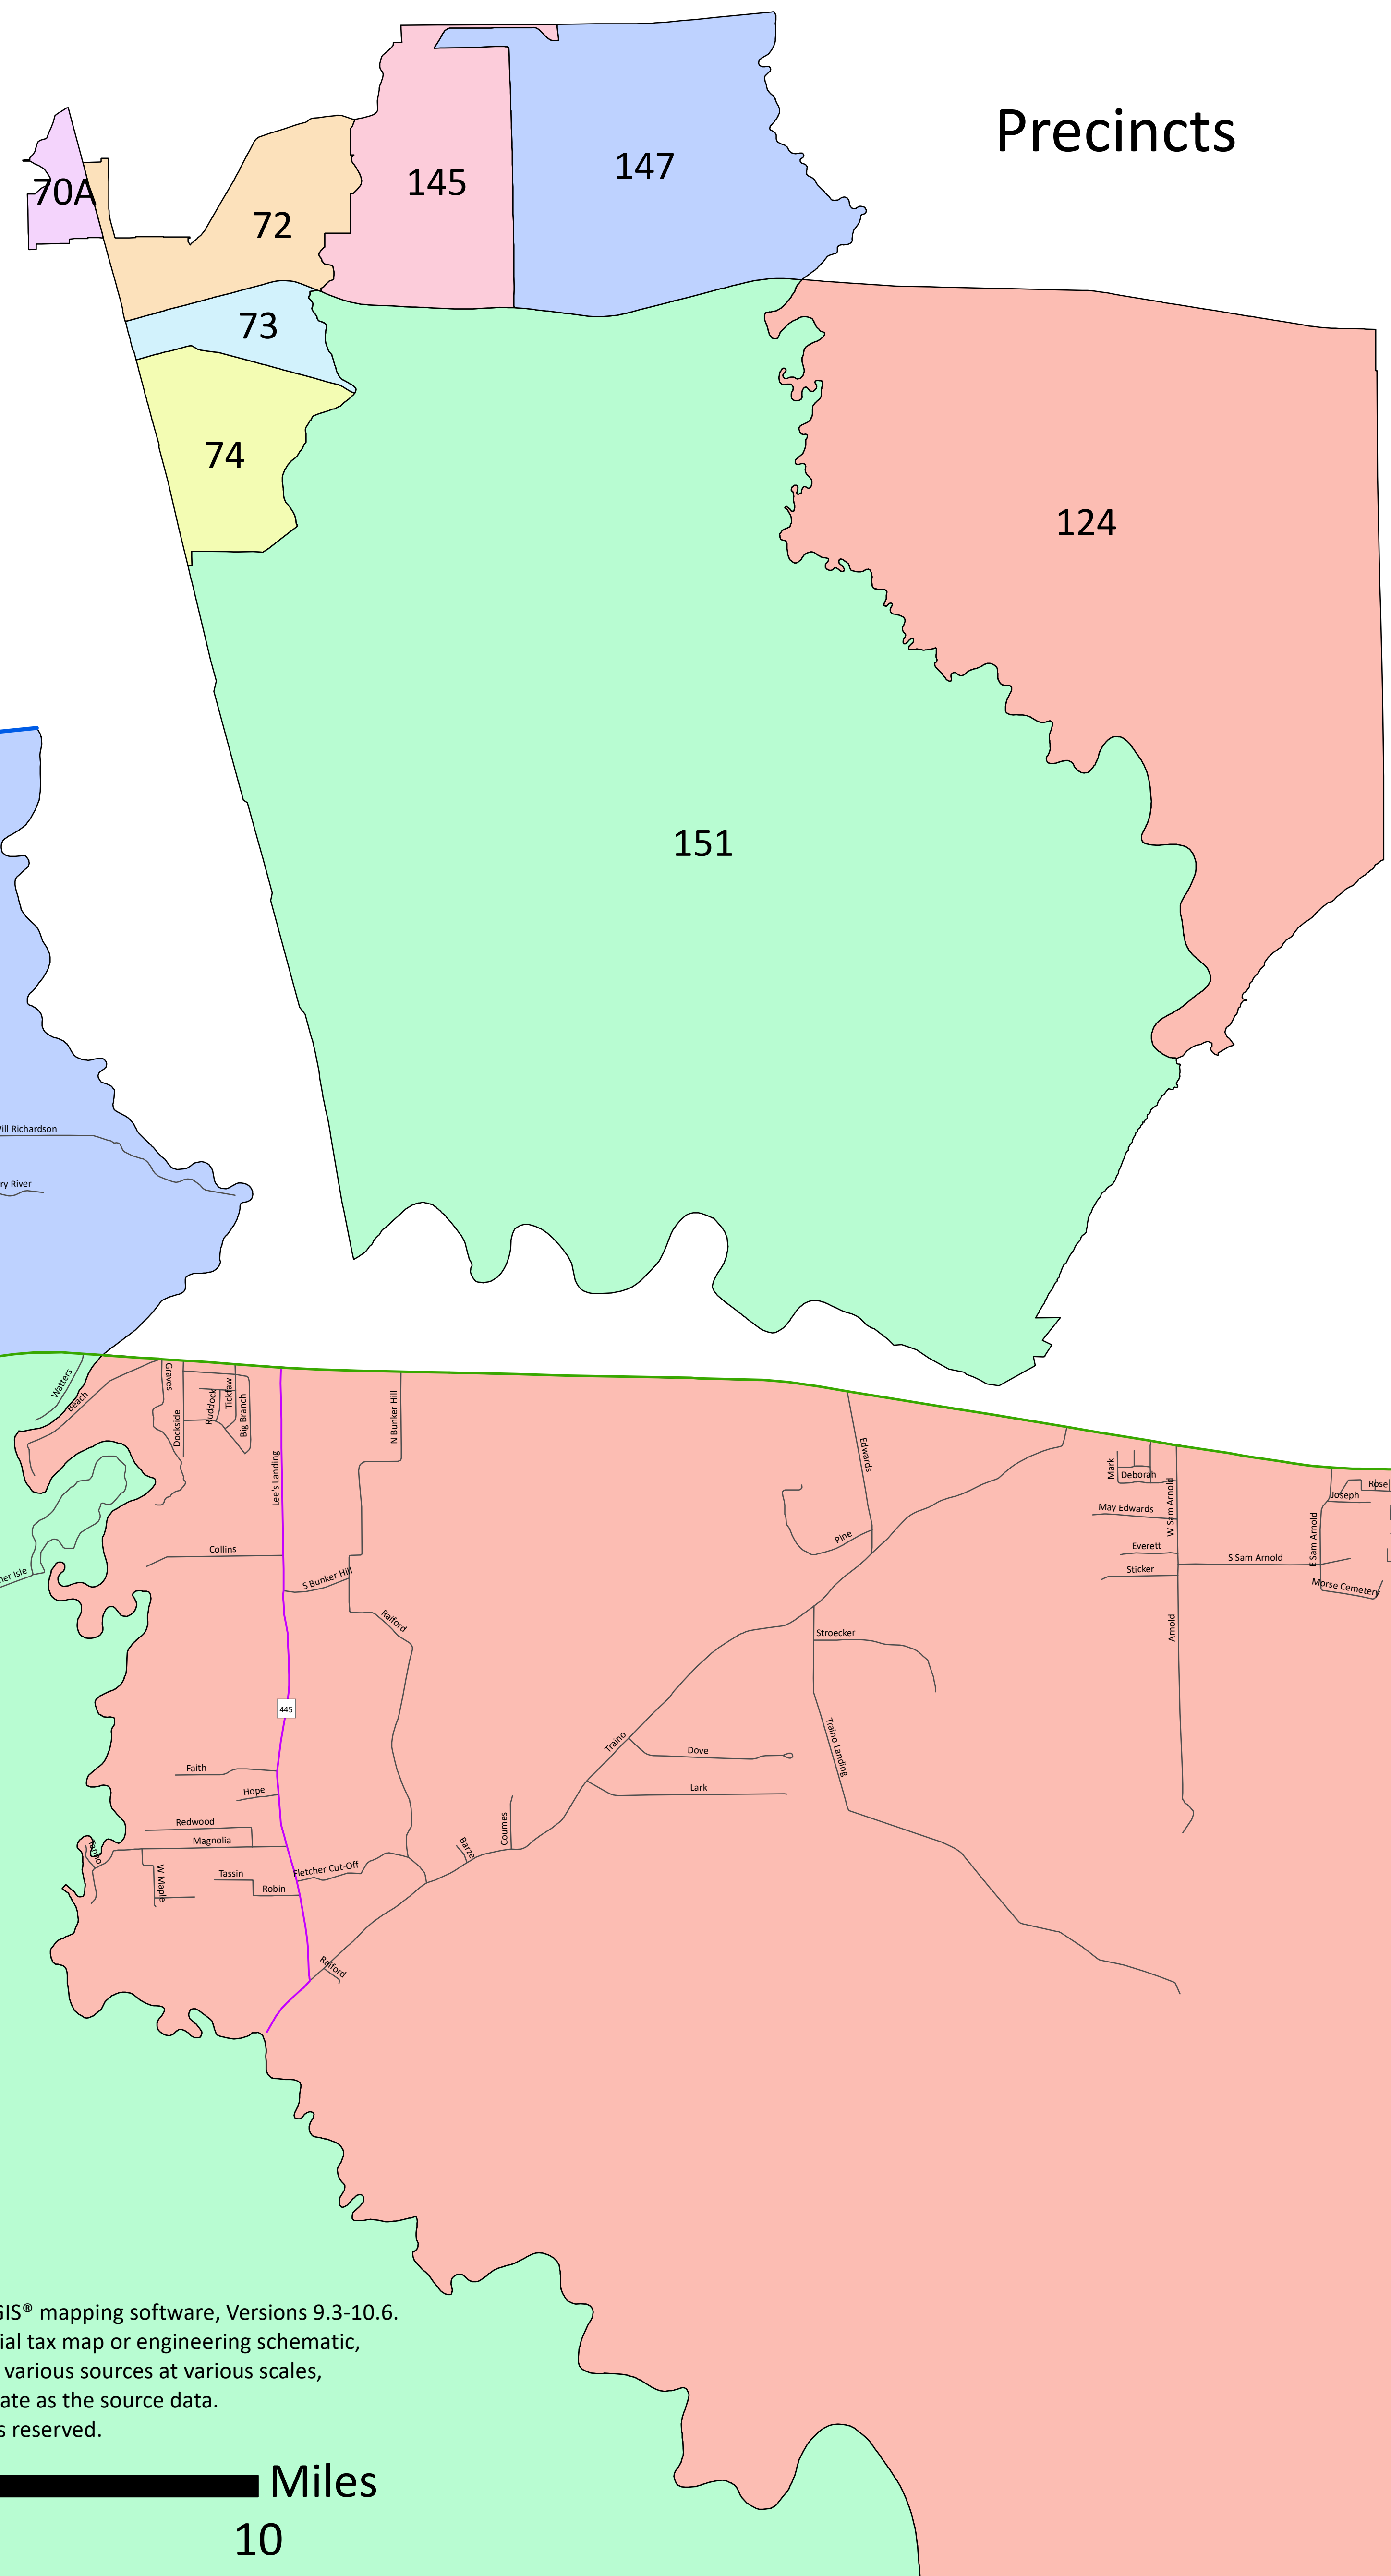

Tangipahoa Parish Council District 9

Precincts

Tangipahoa Parish Government
206 East Mulberry Street
Amite City, Louisiana 70422
www.tangipahoa.org

- Map Features**
- Interstates
 - Major Arteries
 - Minor Arteries
 - Collectors
 - Streets
 - Ponchatoula

This map was produced by Tangipahoa Parish Geographic Information Services using ESRI ArcGIS® mapping software, Versions 9.3-10.6.
NOTE: This map is for planning purposes only. It is not a legally recorded plan, survey, official tax map or engineering schematic, and is not intended to be used as such. Data included in this map were obtained from various sources at various scales, and the actual or relative geographic location of any feature is only as accurate as the source data.
Copyright © 2010-2018, Tangipahoa Parish, Louisiana. All rights reserved.