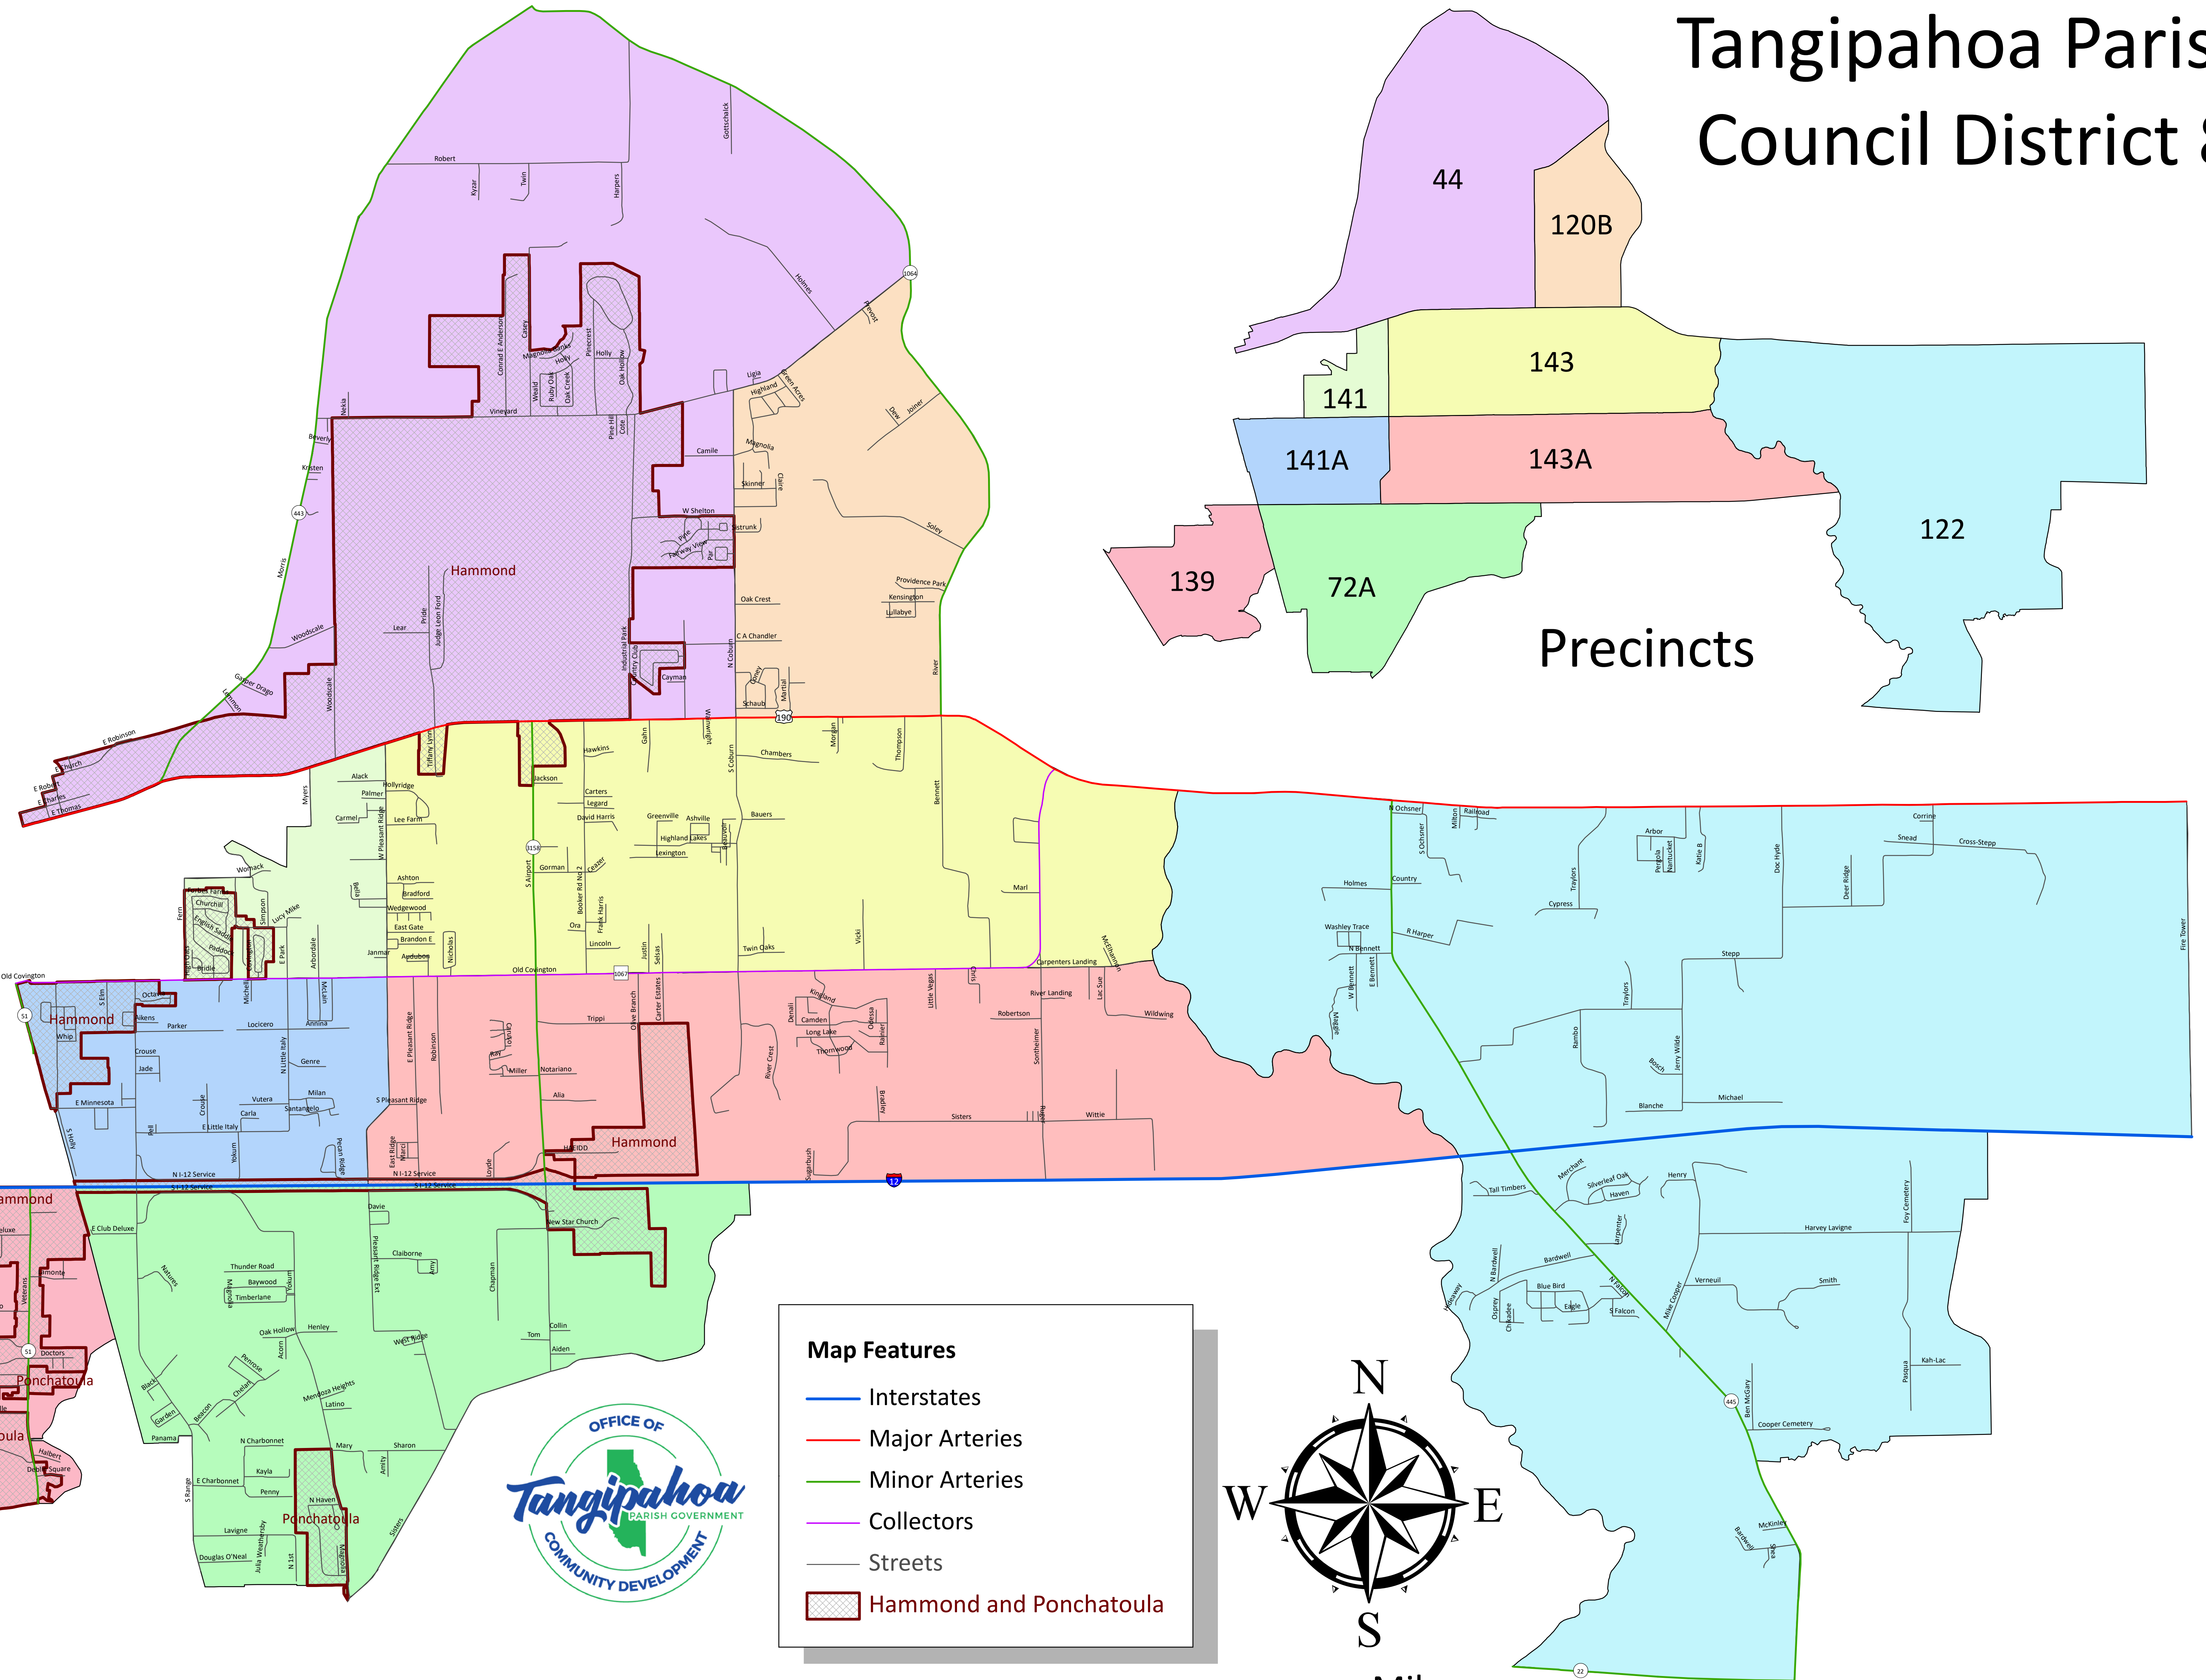

Tangipahoa Parish Council District 8

Precincts

Map Features

- Interstates
- Major Arteries
- Minor Arteries
- Collectors
- Streets
- Hammond and Ponchatoula

Tangipahoa Parish Government
 206 East Mulberry Street
 Amite City, Louisiana 70422
www.tangipahoa.org

This map was produced by Tangipahoa Parish Geographic Information Services using ESRI ArcGIS® mapping software, Versions 9.3-10.6.
 NOTE: This map is for planning purposes only. It is not a legally recorded plan, survey, official tax map or engineering schematic, and is not intended to be used as such. Data included in this map were obtained from various sources at various scales, and the actual or relative geographic location of any feature is only as accurate as the source data.
 Copyright © 2010-2018, Tangipahoa Parish, Louisiana. All rights reserved.