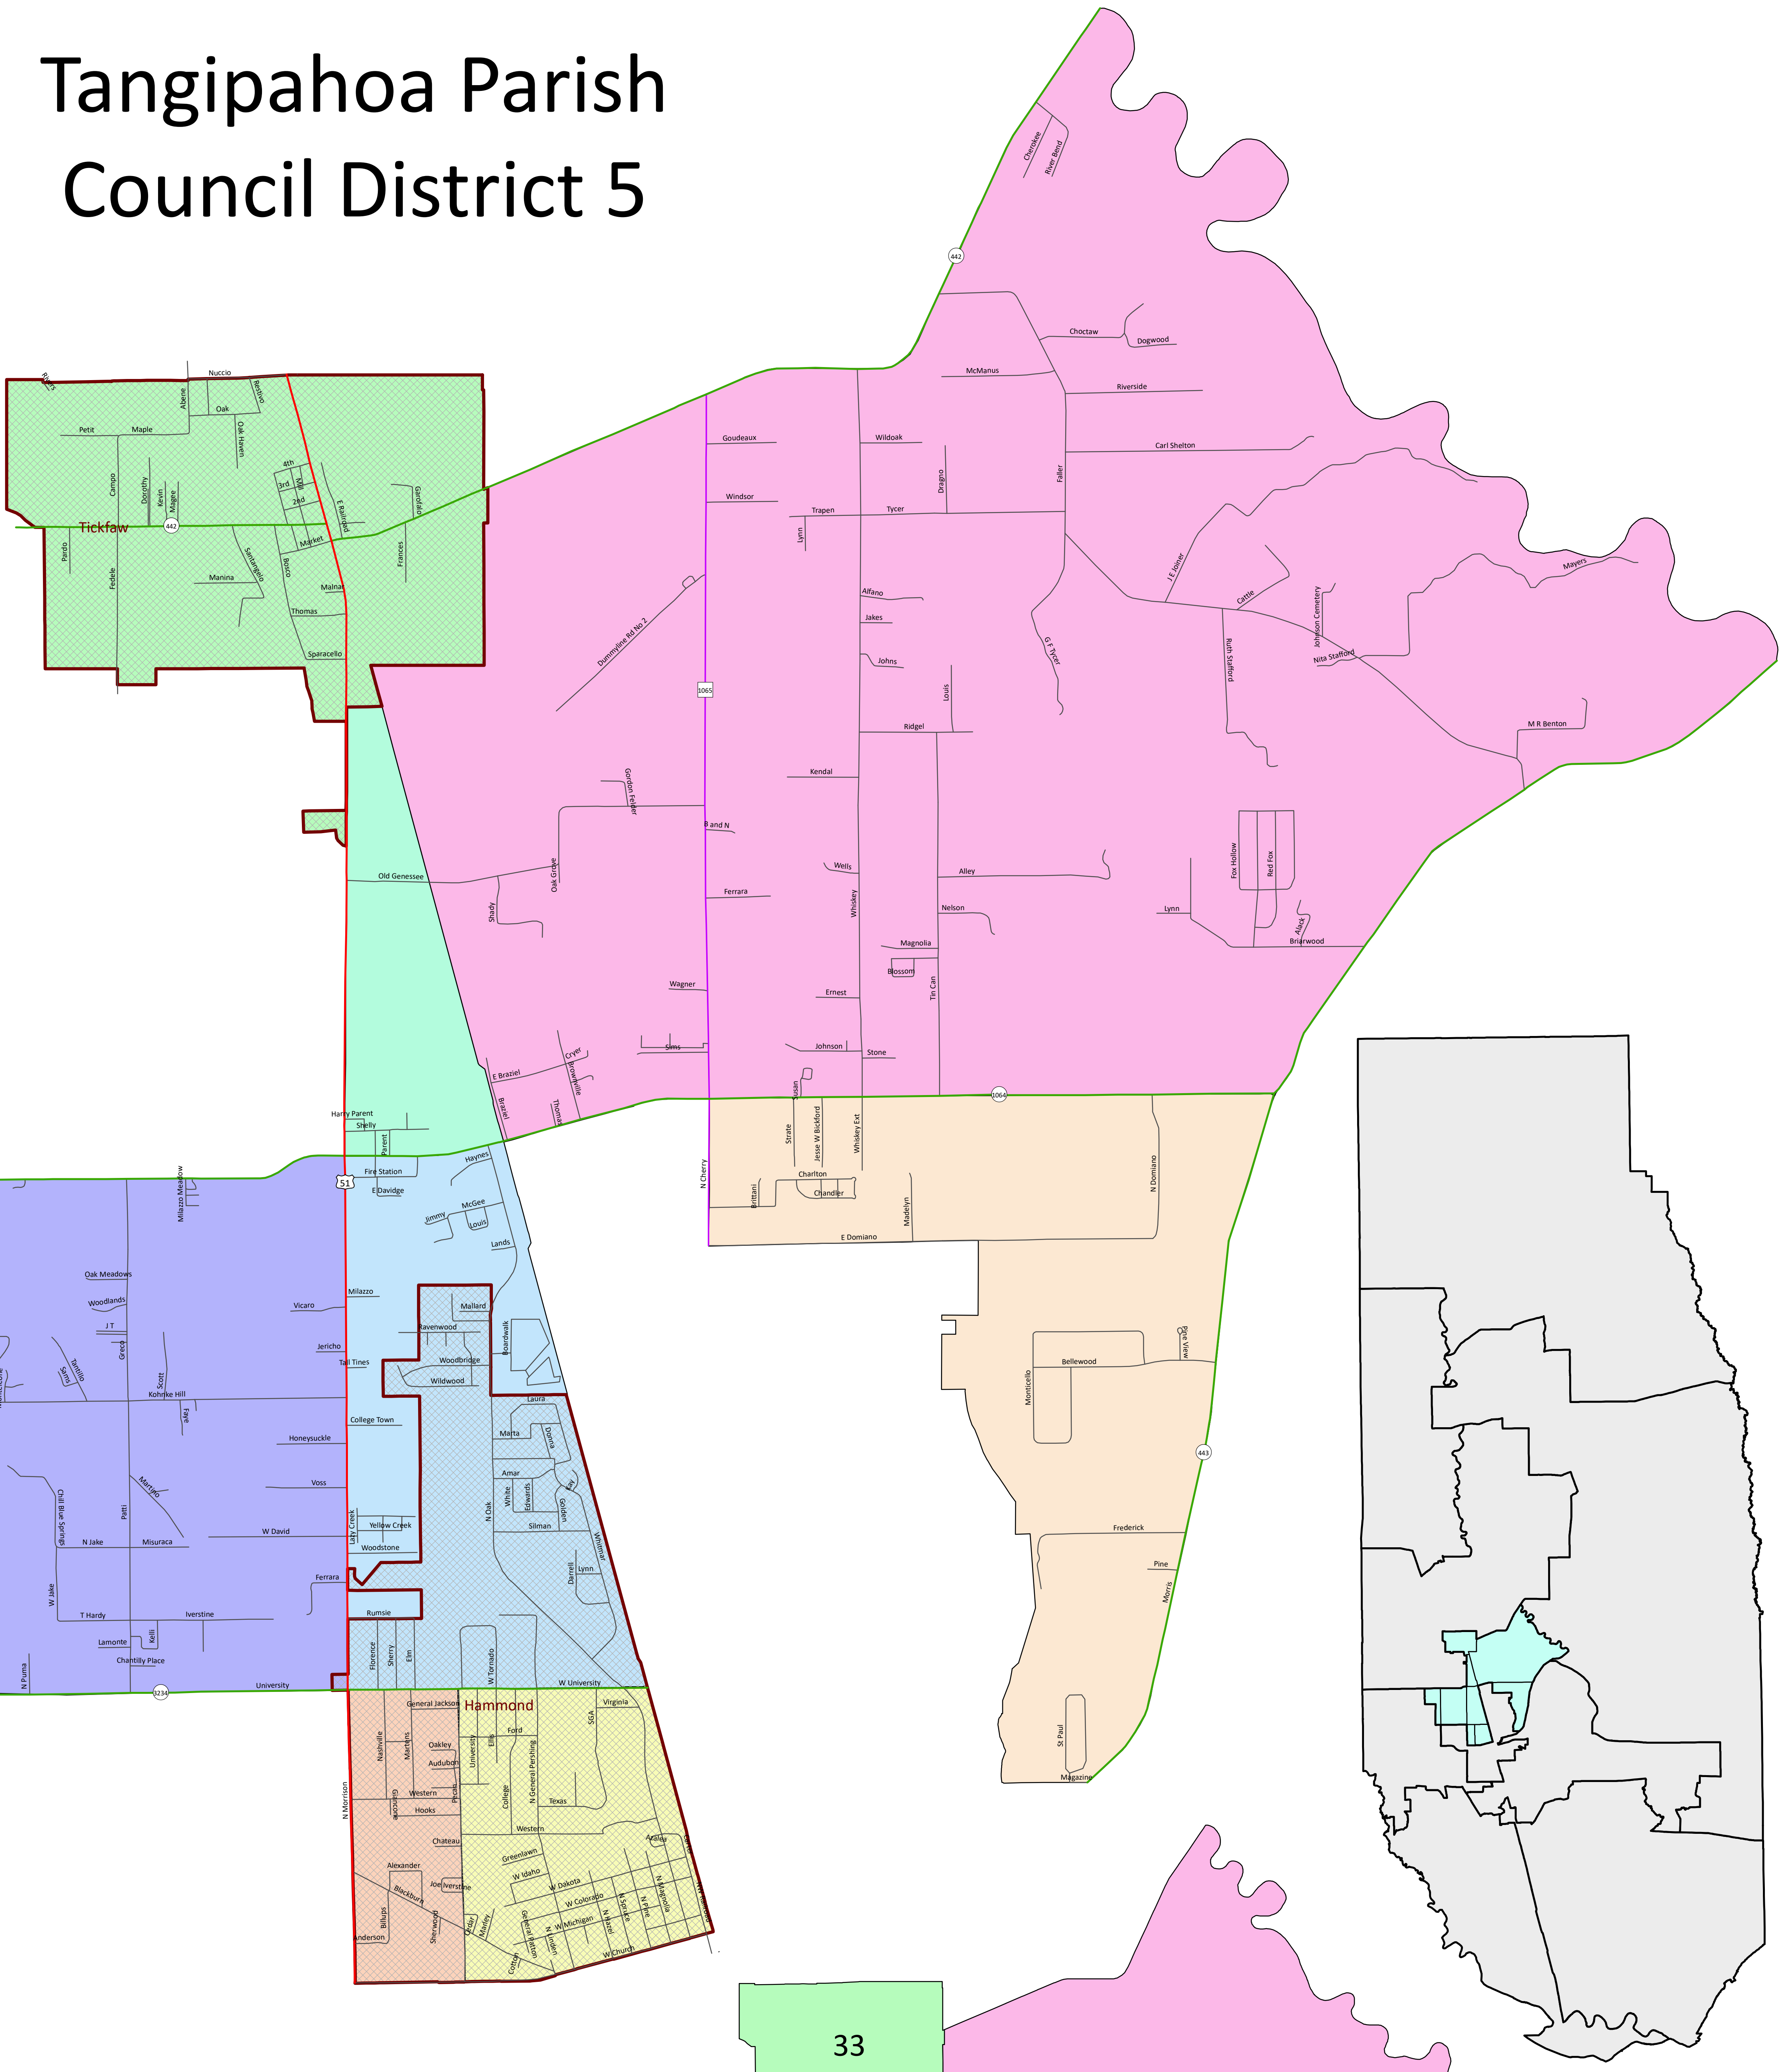

# Tangipahoa Parish Council District 5

Tangipahoa Parish Government  
206 East Mulberry Street  
Amite City, Louisiana 70422  
[www.tangipahoa.org](http://www.tangipahoa.org)

## Precincts

Map Features	
	Interstates
	Major Arteries
	Minor Arteries
	Collectors
	Streets
	Tickfaw and Hammond

This map was produced by Tangipahoa Parish Geographic Information Services using ESRI ArcGIS® mapping software, Versions 9.3-10.6.

NOTE: This map is for planning purposes only. It is not a legally recorded plan, survey, official tax map or engineering schematic, and is not intended to be used as such. Data included in this map were obtained from various sources at various scales, and the actual or relative geographic location of any feature is only as accurate as the source data.