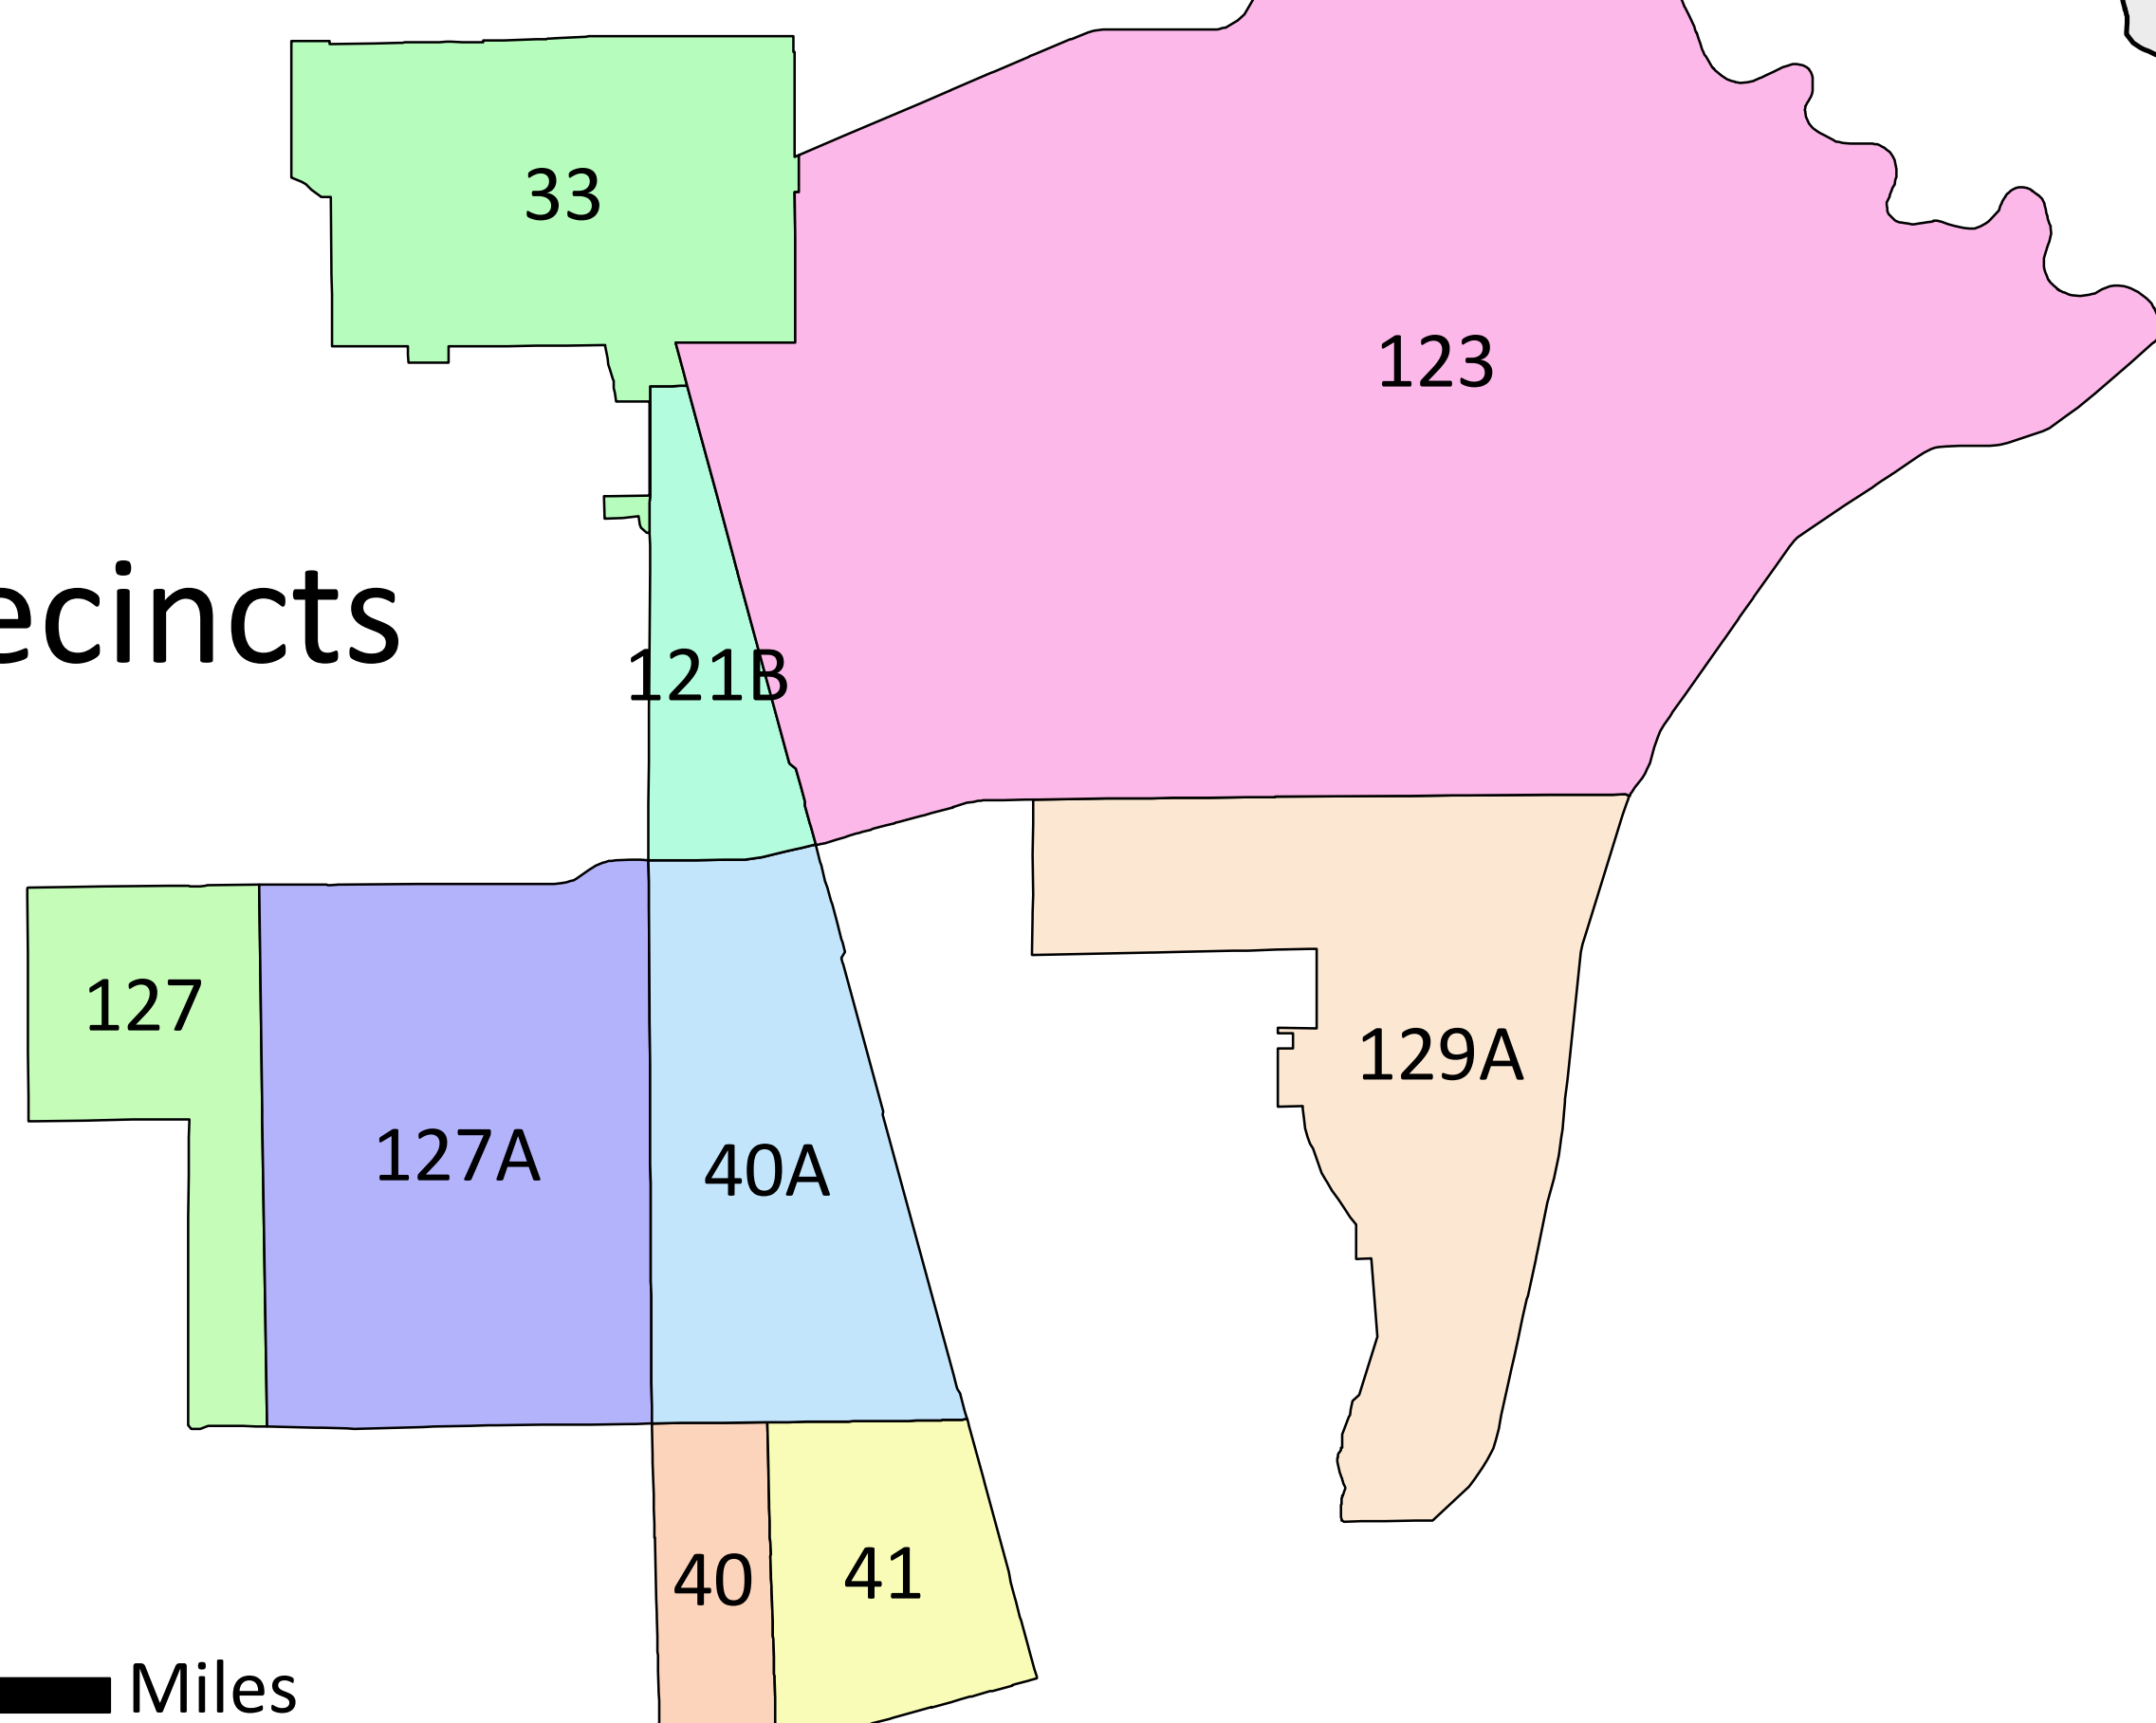

# Tangipahoa Parish Council District 5

Tangipahoa Parish Government  
206 East Mulberry Street  
Amite City, Louisiana 70422  
[www.tangipahoa.org](http://www.tangipahoa.org)

## Precincts

Map Features	
	Interstates
	Major Arteries
	Minor Arteries
	Collectors
	Streets
	Tickfaw and Hammond

This map was produced by Tangipahoa Parish Geographic Information Services using ESRI ArcGIS® mapping software, Versions 9.3-10.6.

NOTE: This map is for planning purposes only. It is not a legally recorded plan, survey, official tax map or engineering schematic, and is not intended to be used as such. Data included in this map were obtained from various sources at various scales, and the actual or relative geographic location of any feature is only as accurate as the source data.